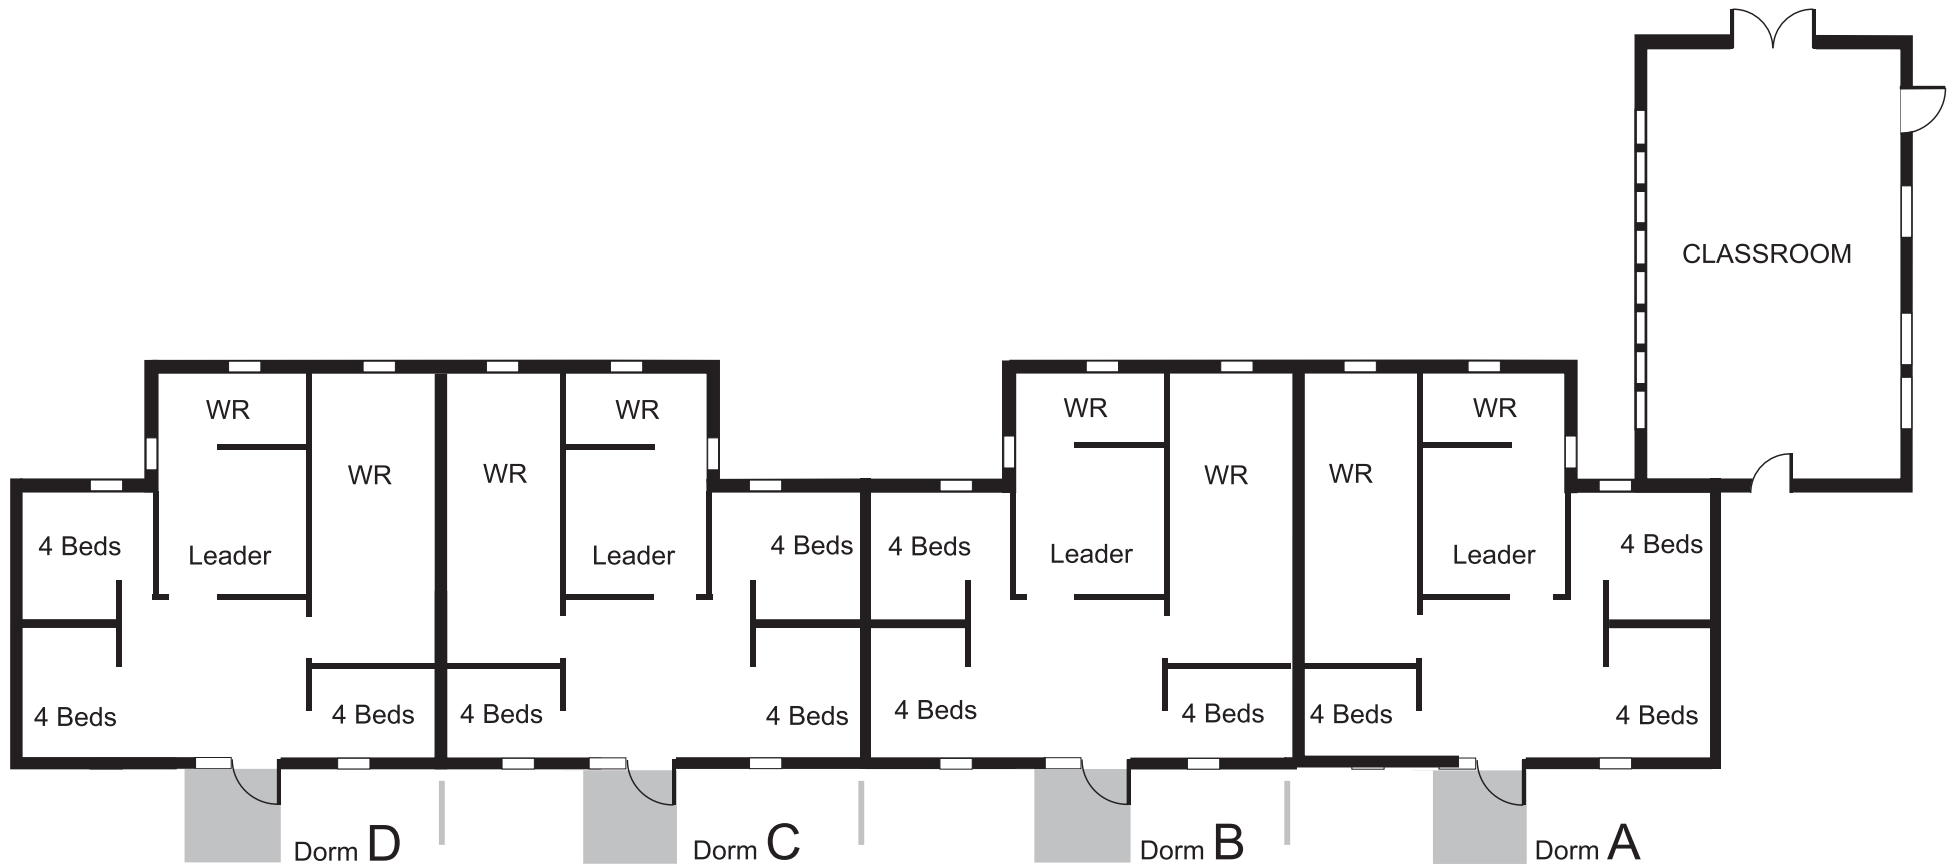

VENACHER

Dorm layout sleeps 12 beds per dorm 4 beds per area

WR - Washrooms
(Toilet and Shower)