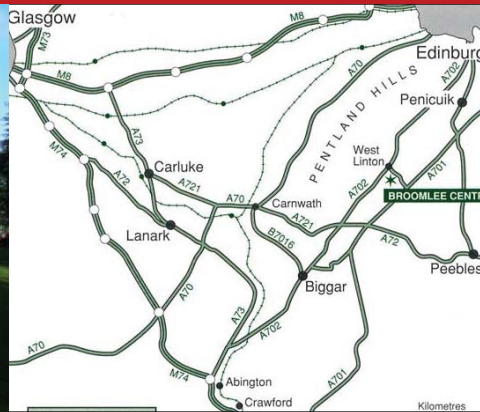

Where to find us

Broomlee Centre Station Road West Linton EH46 7BU

Dounans Centre Aberfoyle Stirling FK8 3UT

To find out more call us on
01899 221115
 or email info@soec.org.uk
 or visit soec.org.uk

Scottish
 Outdoor
 Education
 Centres