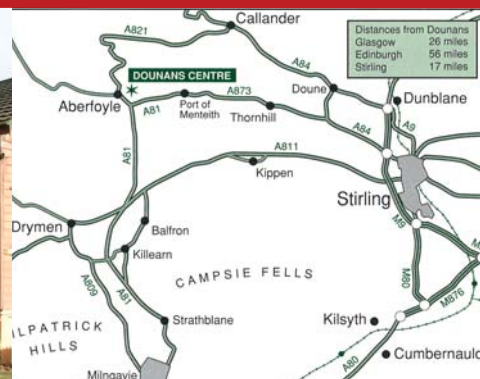

SPORTS CAMPS AT SOEC

Take the opportunity to develop your club or team with a sports camp at our three outdoor centres:

- Belmont, near Dundee and Perth
- Broomlee, south of Edinburgh
- Dounans north east of Glasgow/west of Stirling.

Where to find us

Broomlee Centre Station Road West Linton EH46 7BU

Dounans Centre Aberfoyle Stirling FK8 3UT

To find out more call us on
01899 221115
 or email info@soec.org.uk
 or visit soec.org.uk

Scottish
 Outdoor
 Education
 Centres